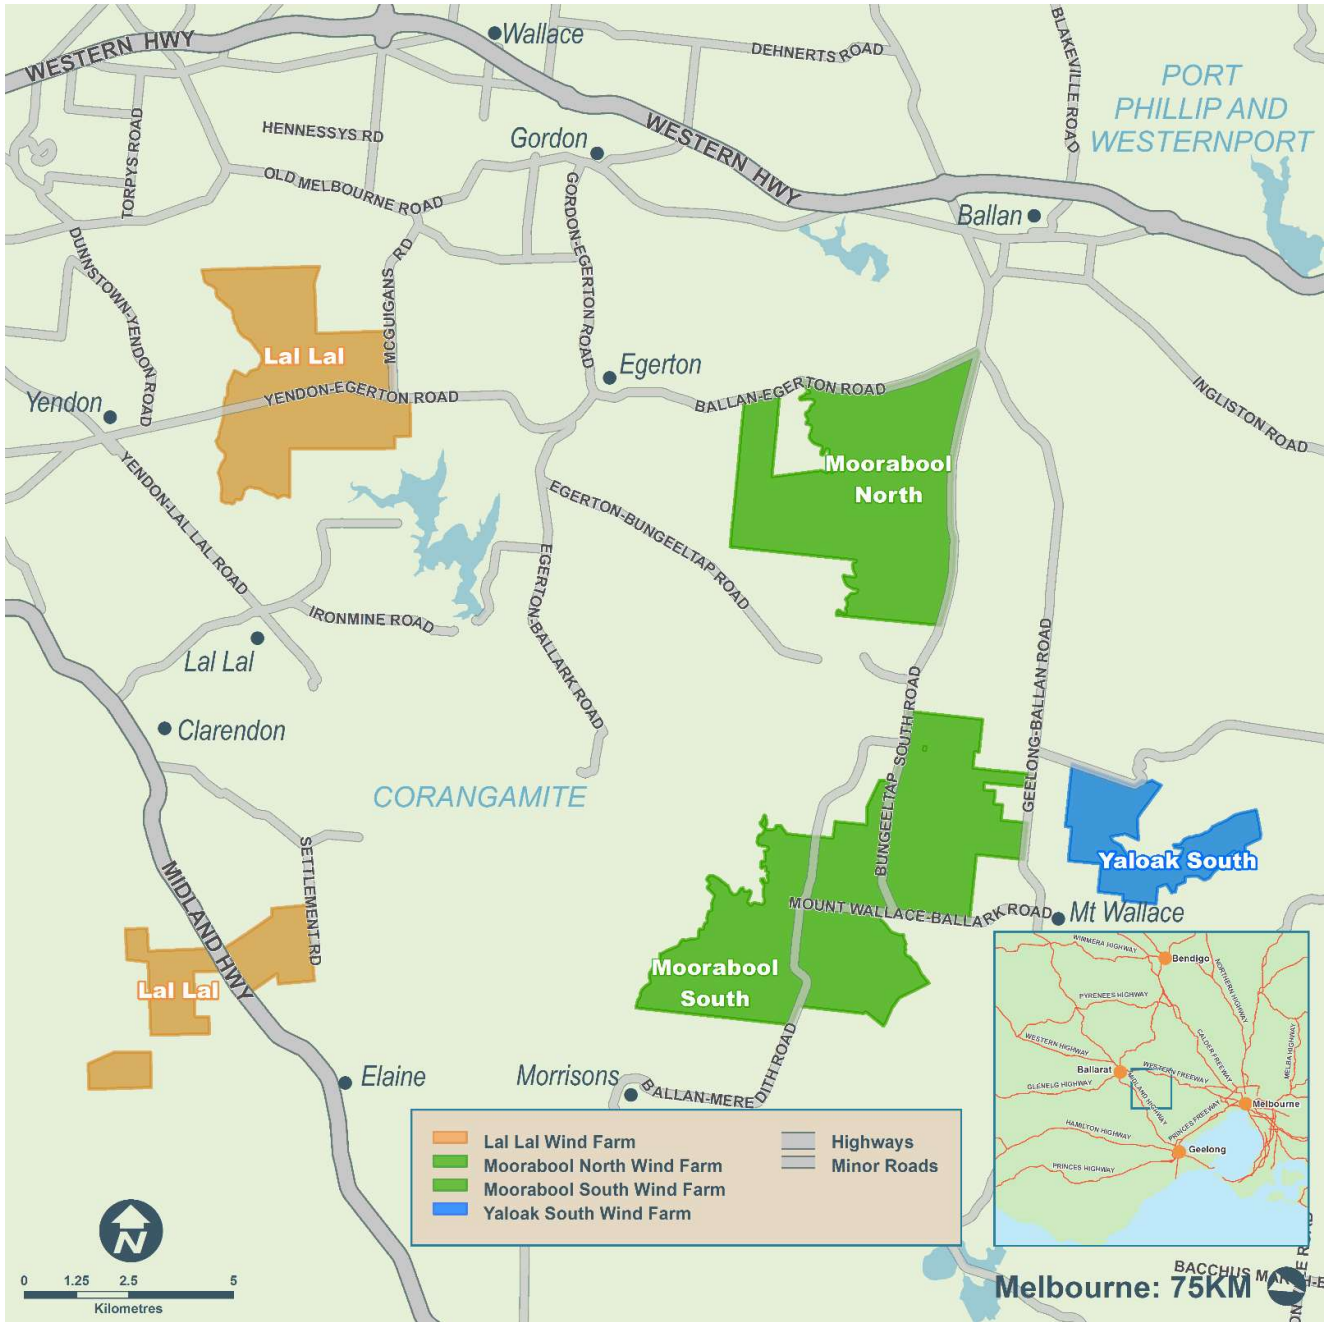

Wind Energy Projects in Moorabool Shire

For more information about each individual project please contact the relevant wind farm.

[Lal Lal Wind Farm](#)

Macquarie Capital
1800 187 183
www.lallalwindfarms.com.au

[Moorabool Wind Farm](#)

Goldwind
1800 019 660
www.mooraboolwindfarm.com

[Yaloak South Wind Farm](#)

Pacific Hydro
1800 730 734
www.pacifichydro.com.au